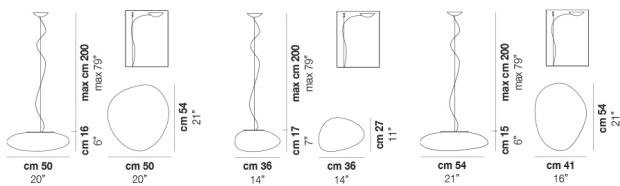

OTHER VERSION AVAILABLE

Click on the version to go to the web version of the product

NEOCH SP G

NEOCH SP P

NEOCH SP R