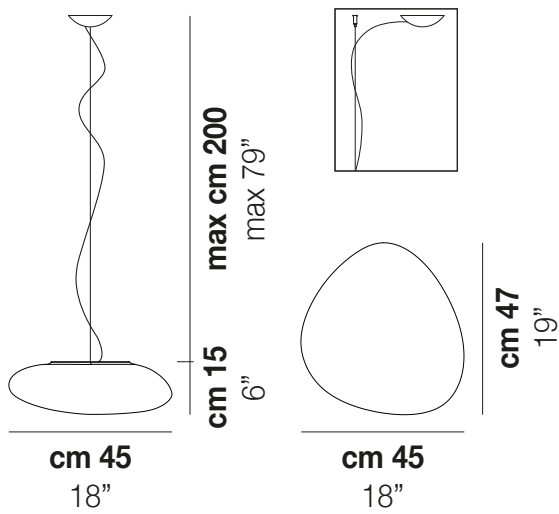

NEOCHIC

Design Chiaramonte & Marin

NEOCHIC SP M

Inspired by a river stone that has been shaped by natural processes that our glass masters try to imitate. The versatility of this lamp, ideal for any kind of decoration, comes from a recognizable and simple form. Four shapes available in suspension, ceiling and wall types.

NEOCHIC SP M

TECHNICAL DATA:

CERTIFICATIONS:

LIGHT SOURCES

2x77W 220-240 V E27
 50/60 Hz

LED 3000K DIMS 1x19 W 39 V

Led 3000 K 19 W 39 V 2850 lm DIM3 0-10V, Push

VOLUME Mc 0,1
 GROSS WEIGHT Kg 8
 NET WEIGHT Kg 4,5